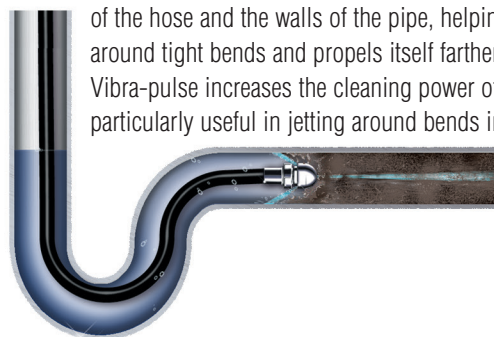

JM-1450 Electric Jet

Compact! Portable! Powerful!

The powerful JM-1450 electric water jet gives you as much pressure as you can get from an electric jet. It generates 1500 psi at 1.7 gallons per minute, yet only pulls 13 amps. It's powered by a 1-1/2 hp dual capacitor enclosed motor with an in-line ground fault circuit interrupter.

The JM-1450 features Vibra-pulse® on demand to help the hose slide around tight bends in small lines. This unique feature allows the flow rate to remain the same whether Vibra-pulse is on or off.

The JM-1450 is compact and portable. With an overall height of 34", the machine fits easily in the limited storage space of a contractor's truck. Need to be more compact? Simply remove the easily detachable hose reel and the height drops to just 14". The telescoping handle makes it easier to roll the machine to and from the job site.

A removable 150 ft. capacity hose reel with reel brake and swivel is mounted on a heavy duty frame with two 8" semi-pneumatic tires. Complete with tool box.

Standard safety features include a thermal relief valve to protect the pump from heat damage, along with a back flow check valve and inlet filter. An optional spray wand is available.

Vibra-pulse®

This is what separates General's Jet-Set from ordinary pressure washers. Vibra-pulse breaks the initial tension between the surface of the hose and the walls of the pipe, helping the hose slide around tight bends and propels itself farther down the line. Vibra-pulse increases the cleaning power of electric jets, and is particularly useful in jetting around bends in small drain lines.