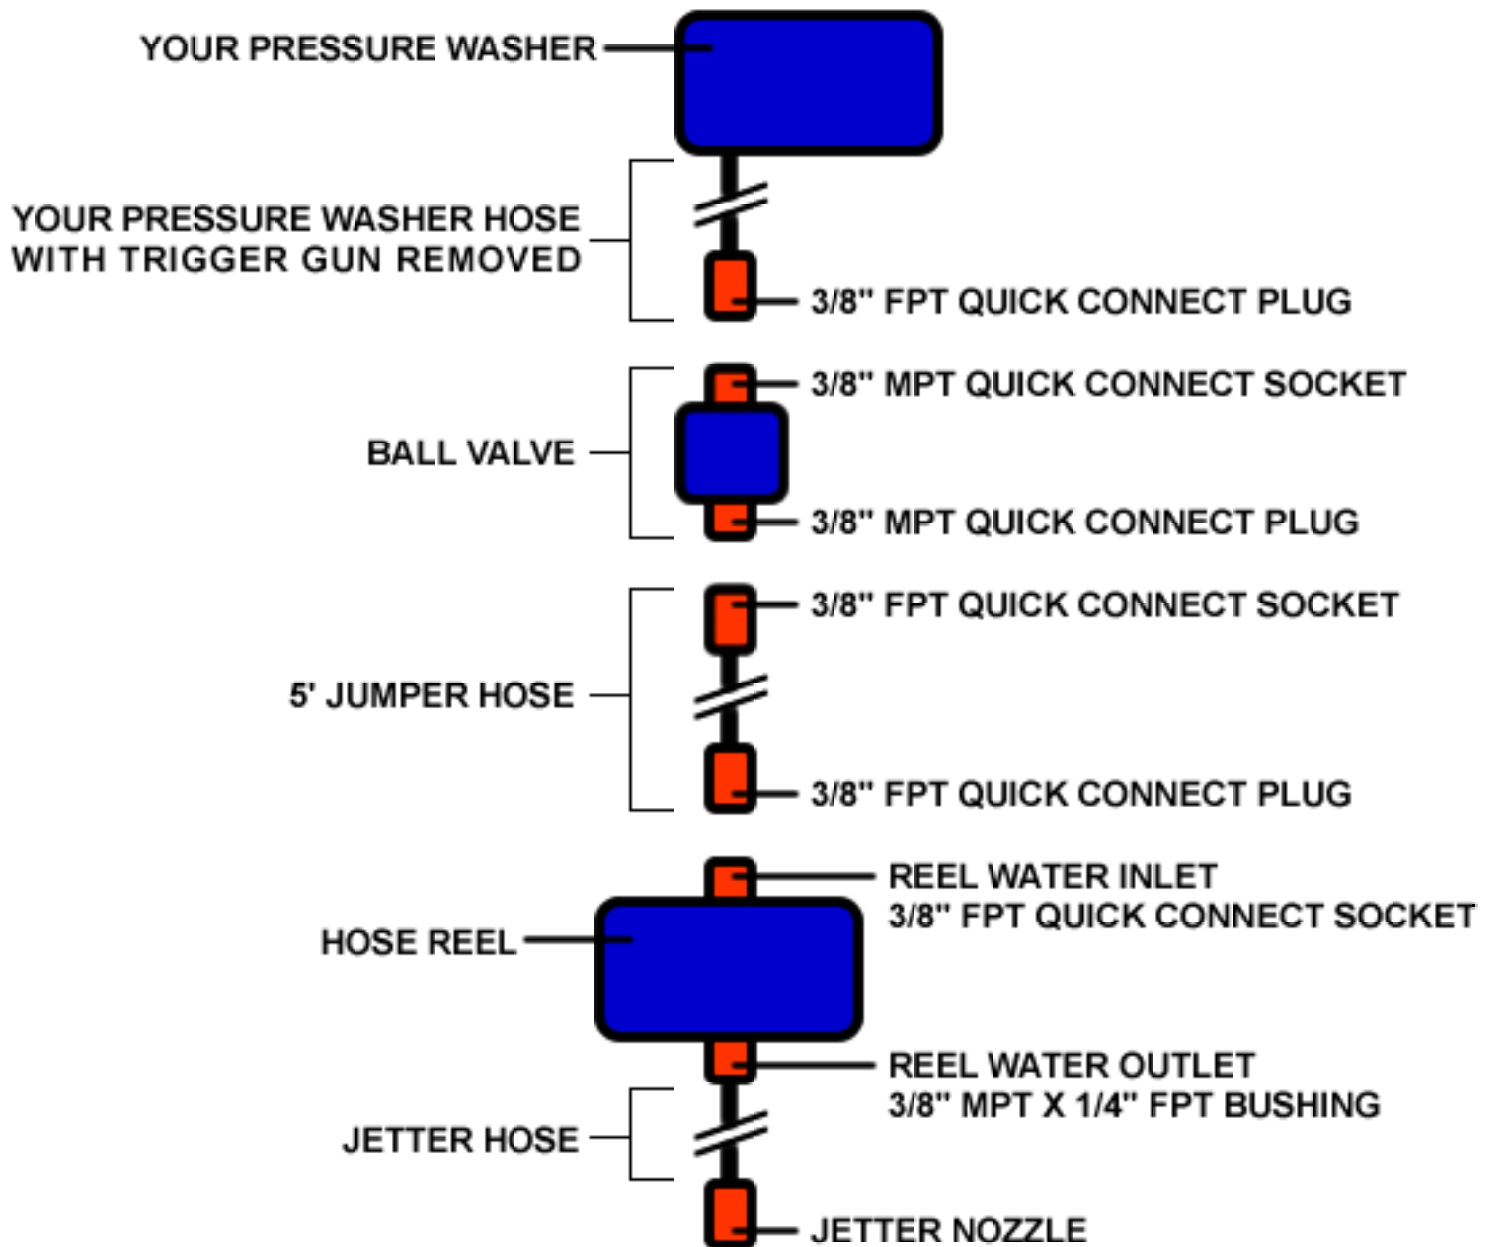

## JETTER CONVERSION ASSEMBLY INSTRUCTIONS

### NOTE:

PLEASE FOLLOW ALL SAFETY AND OPERATING INSTRUCTIONS FOR YOUR PRESSURE WASHER. NEVER ALLOW YOUR PRESSURE WASHER TO OPERATE IN BYPASS MODE FOR LONGER THAN TWO MINUTES AS YOUR PUMP MAY OVERHEAT OR GET DAMAGED.